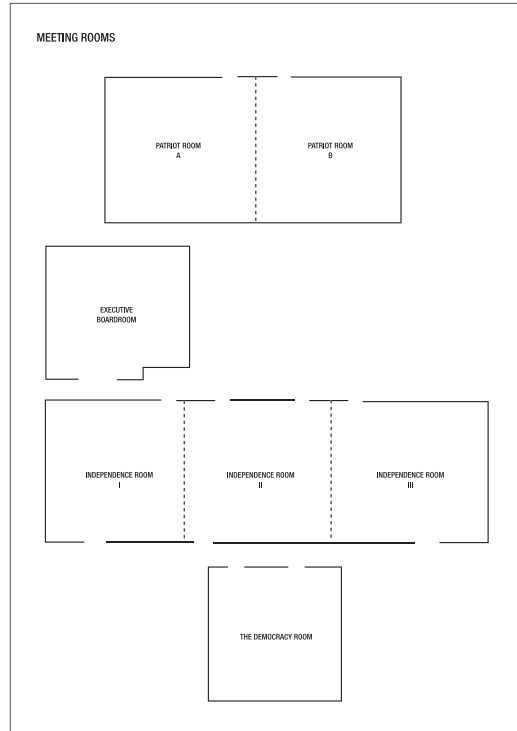

## CAPACITY CHART

	DIMENSIONS		CAPACITY					
	LxWxH	SQ FT	Theatre	Classroom	Conference	U-Shape	Reception	Banquet
Independence Room	80x26x10	1,950	120	80	44	40	175	100
Independence I	25x26x10	650	40	24	20	22	45	40
Independence II	25x26x10	650	40	24	20	22	45	40
Independence III	25x26x10	650	40	24	20	22	45	40
Executive Boardroom	20x26x10	252	—	—	12	—	—	—
Democracy Room	40x35x11	1,400	120	70	38	42	100	80
Patriot Ballroom	78x20x12	1,560	110	60	26	22	120	90
Patriot Salon A	39x20x12	780	55	30	24	24	60	40
Patriot Salon B	39x20x12	780	55	30	24	24	60	40
Outside Patio	—	—	—	—	—	—	60	—