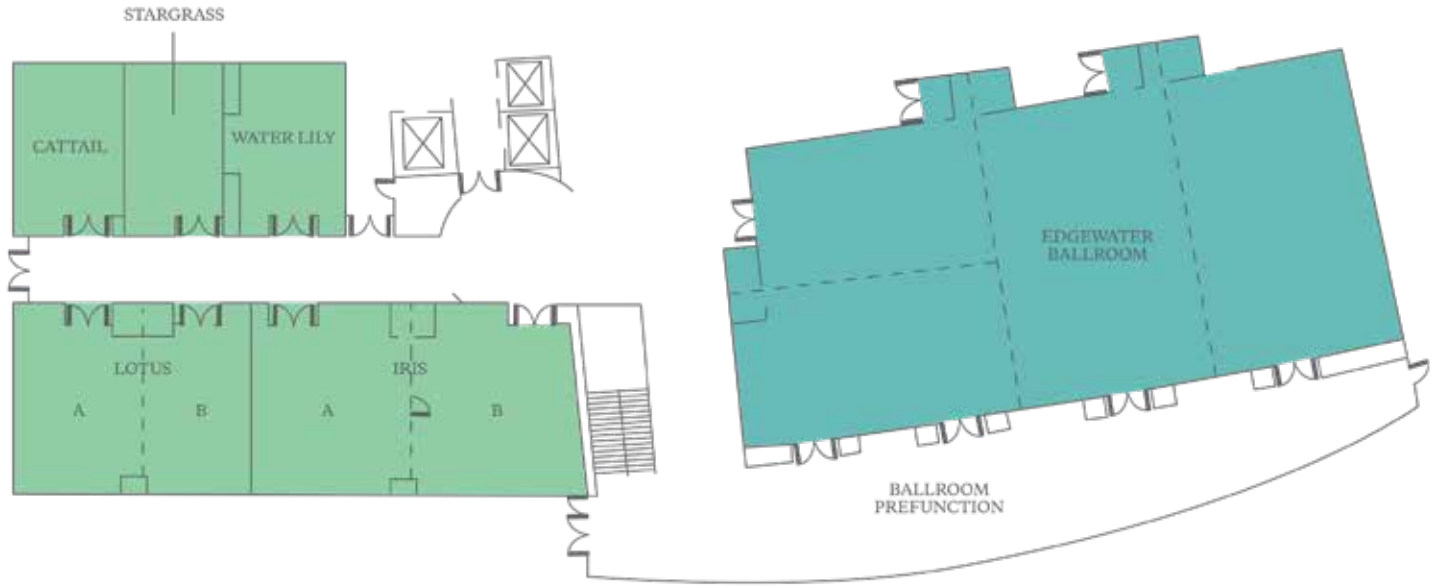

ROOM DETAILS

King	179	350 sq ft
Queen/Queen	62	350 sq ft
Corner King Balcony	8	490 sq ft
Corner Queen/Queen	9	490 sq ft
Preferred King	23	485 sq ft
Preferred Queen/Queen	8	485 sq ft
Studio King Suite	8	550 sq ft
Executive Suite	4	600 sq ft
Presidential Suite	1	1,260 sq ft
Total	302	

To begin planning your next Westin event, call 281. 419.4300

2 Waterway Square Place, The Woodlands, Texas, USA, 77380

First Floor

ROOM NAME	TOTAL SQ FT	DIMENSIONS	CEILING	THEATER	SCHOOLROOM	BANQUET	CONFERENCE	U-SHAPE	HOLLOW SQUARE	RECEPTION
FIRST FLOOR										
■ Edgewater Ballroom	5,786	60' x 1115'	15'	609	224	320	--	--	--	609
■ Iris	1,594	30' x 57'	15'	174	48	80	28	28	32	167
■ Lotus	1,103	30' x 40'	15'	108	32	48	20	22	24	116
■ Cattail	433	27' x 18'	15'	36	8	16	12	10	12	45
■ Star Gras	447	27' x 17'	15'	42	14	16	12	10	12	47
■ Water Lily	517	27' x 21'	15'	42	16	16	12	10	12	54
■ Tangent	216						4			
■ Ballroom Foyer	2,835					100				200
LOBBY LEVEL										
□ Library	580	20' x 29'								
2ND FLOOR										
□ Pool Deck	5,800	145x40								200