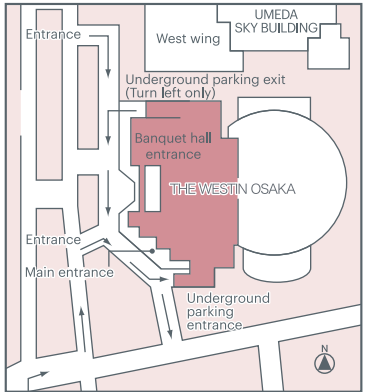

Shuttle Bus

	Departure from Hotel		Departure from Osaka Station	
10:00	0	30	10	40
11:00	0	30	10	40
12:00	0	30	10	40
13:00	0	30	10	40
14:00	0	30	10	40
15:00	0	30	10	40
16:00	0	30	10	40
17:00	0	30	10	40
18:00	0	30	10	40

Average travel time between the hotel and JR Osaka Station is approximately 10 minutes, but it may be delayed due to traffic conditions.

Shuttle bus stop

Parking information

Directions on foot from the nearest station

THE WESTIN
OSAKA