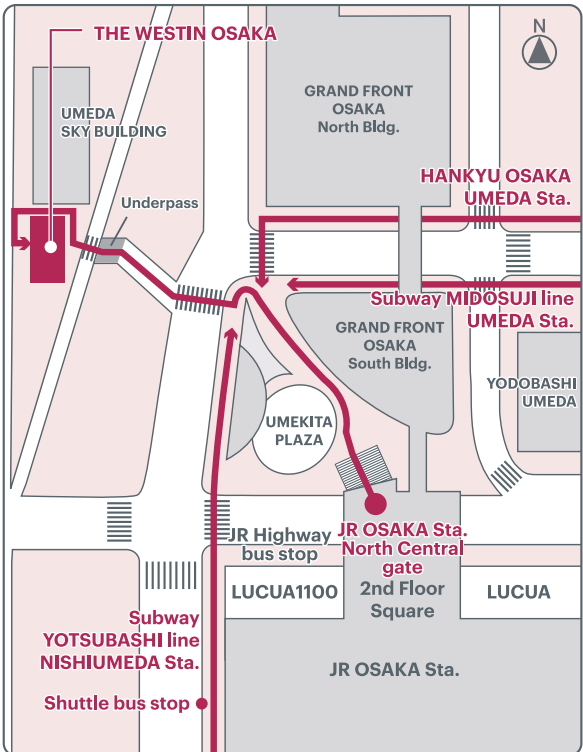

Shuttle Bus

	Departure from Hotel		Departure from Osaka Station	
10:00	0	30	10	40
11:00	0	30	10	40
12:00	0	30	10	40
13:00	0	30	10	40
14:00	0	30	10	40
15:00	0	30	10	40
16:00	0	30	10	40
17:00	0	30	10	40
18:00	0	30	10	40

Average travel time between the hotel and JR Osaka Station is approximately 10 minutes, but it may be delayed due to traffic conditions.

Shuttle bus stop

Parking information

Directions on foot from the nearest station

THE WESTIN
OSAKA