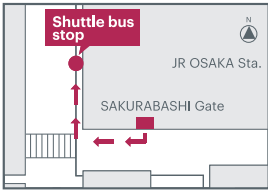

Average travel time between the hotel and JR Osaka Station is approximately 10 minutes, but it may be delayed due to traffic conditions.

Shuttle bus stop

Parking information

Directions on foot from the nearest station