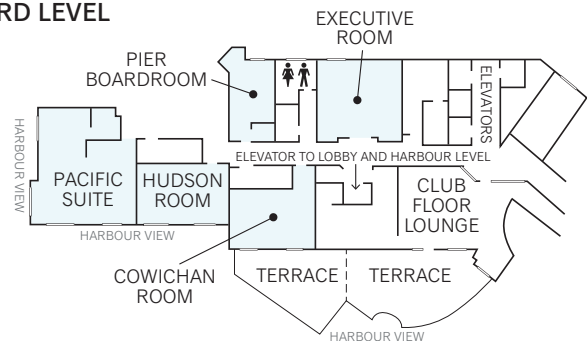

Hotel highlights:

- Located on Victoria's Inner Harbour with spectacular water and city views
- Versatile meeting space with up to 10 breakout rooms
- Harbour patio for outdoor waterfront events
- Complimentary wired or wireless high-speed internet service
- Complimentary 24-hour health club and saltwater swimming pool
- Destination restaurant
- Full-service European spa

DELTA
HOTELS
MARRIOTT

VICTORIA OCEAN POINTE
RESORT

Delta Hotels by Marriott® Victoria Ocean Pointe Resort

Location	Sq. Ft.	Reception	Rounds 10 PAX	Theatre	Classroom	Hollow Square	U Shape	Board Room	Exhibits 8x10	Exhibits 8x8	Ceiling Height	Natural Light	Water View
Arbutus Ballroom	3,885	500	300	380	200	—	—	—	23	28	19'/13'	x	—
Arbutus Foyer	2,409	160	—	—	—	—	—	—	6	8	10'	x	—
Arbutus A	1,887	200	150	200	100	58	42	50	11	12	19'	x	—
Arbutus B	999	100	60	80	50	40	30	36	6	8	13'	—	—
Arbutus C	486	50	30	35	24	24	15	24	3	4	13'	—	—
Arbutus D	486	50	30	35	24	24	15	24	3	3	13'	—	—
Arbutus A/B	2,886	300	180	230	162	82	68	—	15	17	19'/13'	x	—
Arbutus C/D	999	100	60	80	50	40	30	36	6	8	13'	—	—
Arbutus B/C/D	1,998	200	120	176	100	58	50	—	12	16	13'	—	—
Harbour Room	2,400	200	120	100	60	34	28	34	12	14	8' 3"	x	x
Harbour Foyer	980	50	—	—	—	—	—	—	2	3	8' 3"	x	x
Harbour Patio	3,000	150	100	—	—	—	—	—	—	—	—	x	x
Songhees Suite	1,200	75	60	80	36	39	36	38	—	—	9'	x	x
Pacific Suite	858	50	40	50	30	24	21	24	—	—	9' 6"	x	x
Executive Room	575	40	40	50	24	28	22	16	—	—	7' 1"	x	—
Cowichan Room	400	30	20	30	18	18	16	18	—	—	8' 5"	x	x
Hudson Room	400	30	20	30	18	18	16	18	—	—	8' 5"	x	x
Pier Boardroom	320	—	—	—	—	—	—	8	—	—	7' 1"	x	—

*Dimensions and capacities subject to change

LOBBY LEVEL (2ND FLOOR)

3RD LEVEL

HARBOUR LEVEL

[f @DeltaVictoriaOPR](#)
[@DeltaVictoriaOPR](#)
[@DeltaVictoriaOPR](#)

VICTORIA OCEAN POINTE
RESORT

© 2018 Marriott International, Inc. All rights reserved.