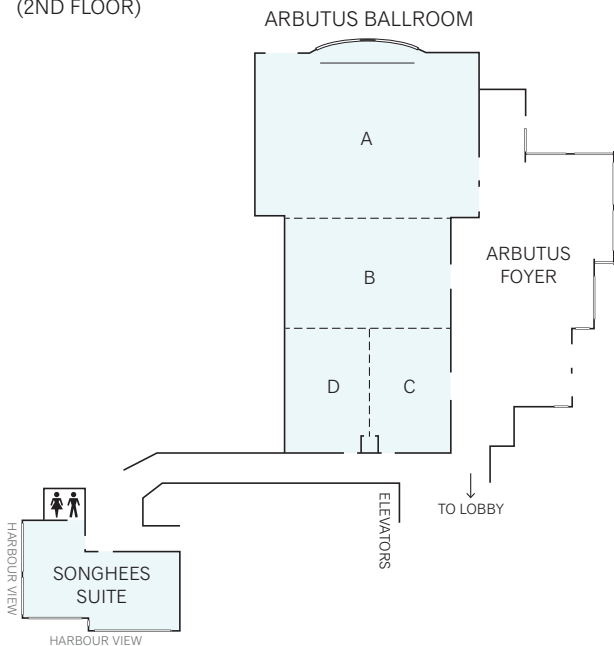

Events made perfect.

Delta Hotels by Marriott® Victoria Ocean Pointe Resort has over 13,500 square feet of event space, with some offering stunning views of Victoria's Inner Harbour and plenty of natural light.

DELTA
HOTELS
MARRIOTT

VICTORIA OCEAN POINTE
RESORT

Delta Hotels by Marriott® Victoria Ocean Pointe Resort

Location	Sq. Ft.	Reception	Rounds 10 PAX	Theatre	Classroom	Hollow Square	U Shape	Board Room	Exhibits 8x10	Exhibits 8x8	Ceiling Height	Natural Light	Water View
Arbutus Ballroom	3,885	500	300	380	200	—	—	—	23	28	19'/13'	x	—
Arbutus Foyer	2,409	160	—	—	—	—	—	—	6	8	10'	x	—
Arbutus A	1,887	200	150	200	100	58	42	50	11	12	19'	x	—
Arbutus B	999	100	60	80	50	40	30	36	6	8	13'	—	—
Arbutus C	486	50	30	35	24	24	15	24	3	4	13'	—	—
Arbutus D	486	50	30	35	24	24	15	24	3	3	13'	—	—
Arbutus A/B	2,886	300	180	230	162	82	68	—	15	17	19'/13'	x	—
Arbutus C/D	999	100	60	80	50	40	30	36	6	8	13'	—	—
Arbutus B/C/D	1,998	200	120	176	100	58	50	—	12	16	13'	—	—
Harbour Room	2,400	200	120	100	60	34	28	34	12	14	8' 3"	x	x
Harbour Foyer	980	50	—	—	—	—	—	—	2	3	8' 3"	x	x
Harbour Patio	3,000	150	100	—	—	—	—	—	—	—	—	x	x
Songhees Suite	1,200	75	60	80	36	39	36	38	—	—	9'	x	x
Pacific Suite	858	50	40	50	30	24	21	24	—	—	9' 6"	x	x
Executive Room	575	40	40	50	24	28	22	16	—	—	7' 1"	x	—
Cowichan Room	400	30	20	30	18	18	16	18	—	—	8' 5"	x	x
Hudson Room	400	30	20	30	18	18	16	18	—	—	8' 5"	x	x
Pier Boardroom	320	—	—	—	—	—	—	8	—	—	7' 1"	x	—

*Dimensions and capacities subject to change

LOBBY LEVEL (2ND FLOOR)

3RD LEVEL

HARBOUR LEVEL

[f @DeltaVictoriaOPR](#)
[@DeltaVictoriaOPR](#)
[@DeltaVictoriaOPR](#)

VICTORIA OCEAN POINTE
RESORT

© 2018 Marriott International, Inc. All rights reserved.