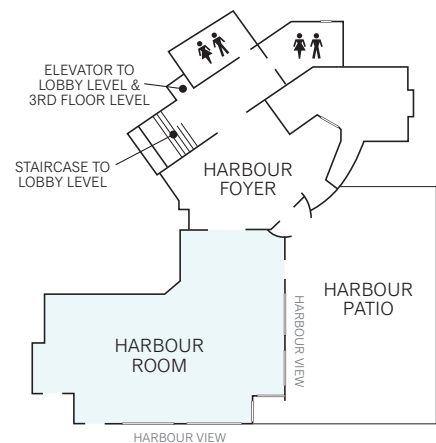

Hotel highlights:

- Located on Victoria's Inner Harbour with spectacular water and city views
- Versatile meeting space with up to 10 breakout rooms
- Harbour patio for outdoor waterfront events
- Complimentary wired or wireless high-speed internet service
- Complimentary 24-hour health club and saltwater swimming pool
- Destination restaurant
- Full-service European spa

DELTA
HOTELS
MARRIOTT

VICTORIA OCEAN POINTE
RESORT

Delta Hotels by Marriott® Victoria Ocean Pointe Resort

Location	Sq. Ft.	Reception	Rounds 10 PAX	Theatre	Classroom	Hollow Square	U Shape	Board Room	Exhibits 8x10	Exhibits 8x8	Ceiling Height	Natural Light	Water View
Arbutus Ballroom	3,885	500	300	380	200	—	—	—	23	28	19'/13'	x	—
Arbutus Foyer	2,409	160	—	—	—	—	—	—	6	8	10'	x	—
Arbutus A	1,887	200	150	200	100	58	42	50	11	12	19'	x	—
Arbutus B	999	100	60	80	50	40	30	36	6	8	13'	—	—
Arbutus C	486	50	30	35	24	24	15	24	3	4	13'	—	—
Arbutus D	486	50	30	35	24	24	15	24	3	3	13'	—	—
Arbutus A/B	2,886	300	180	230	162	82	68	—	15	17	19'/13'	x	—
Arbutus C/D	999	100	60	80	50	40	30	36	6	8	13'	—	—
Arbutus B/C/D	1,998	200	120	176	100	58	50	—	12	16	13'	—	—
Harbour Room	2,400	200	120	100	60	34	28	34	12	14	8' 3"	x	x
Harbour Foyer	980	50	—	—	—	—	—	—	2	3	8' 3"	x	x
Harbour Patio	3,000	150	100	—	—	—	—	—	—	—	—	x	x
Songhees Suite	1,200	75	60	80	36	39	36	38	—	—	9'	x	x
Pacific Suite	858	50	40	50	30	24	21	24	—	—	9' 6"	x	x
Executive Room	575	40	40	50	24	28	22	16	—	—	7' 1"	x	—
Cowichan Room	400	30	20	30	18	18	16	18	—	—	8' 5"	x	x
Hudson Room	400	30	20	30	18	18	16	18	—	—	8' 5"	x	x
Pier Boardroom	320	—	—	—	—	—	—	8	—	—	7' 1"	x	—

*Dimensions and capacities subject to change

LOBBY LEVEL (2ND FLOOR)

3RD LEVEL

HARBOUR LEVEL

[f @DeltaVictoriaOPR](#)
[@DeltaVictoriaOPR](#)
[@DeltaVictoriaOPR](#)

VICTORIA OCEAN POINTE
RESORT

© 2018 Marriott International, Inc. All rights reserved.