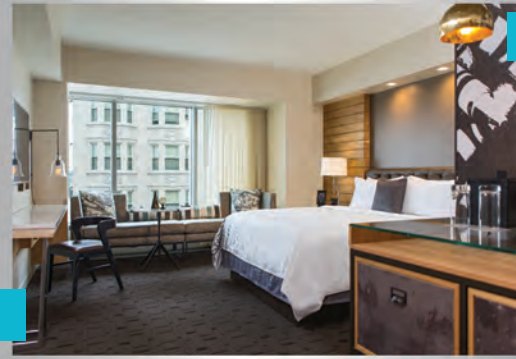

RENAISSANCE KING GUEST SUITE

Click or scan for 360-Tour

395 SQ FT