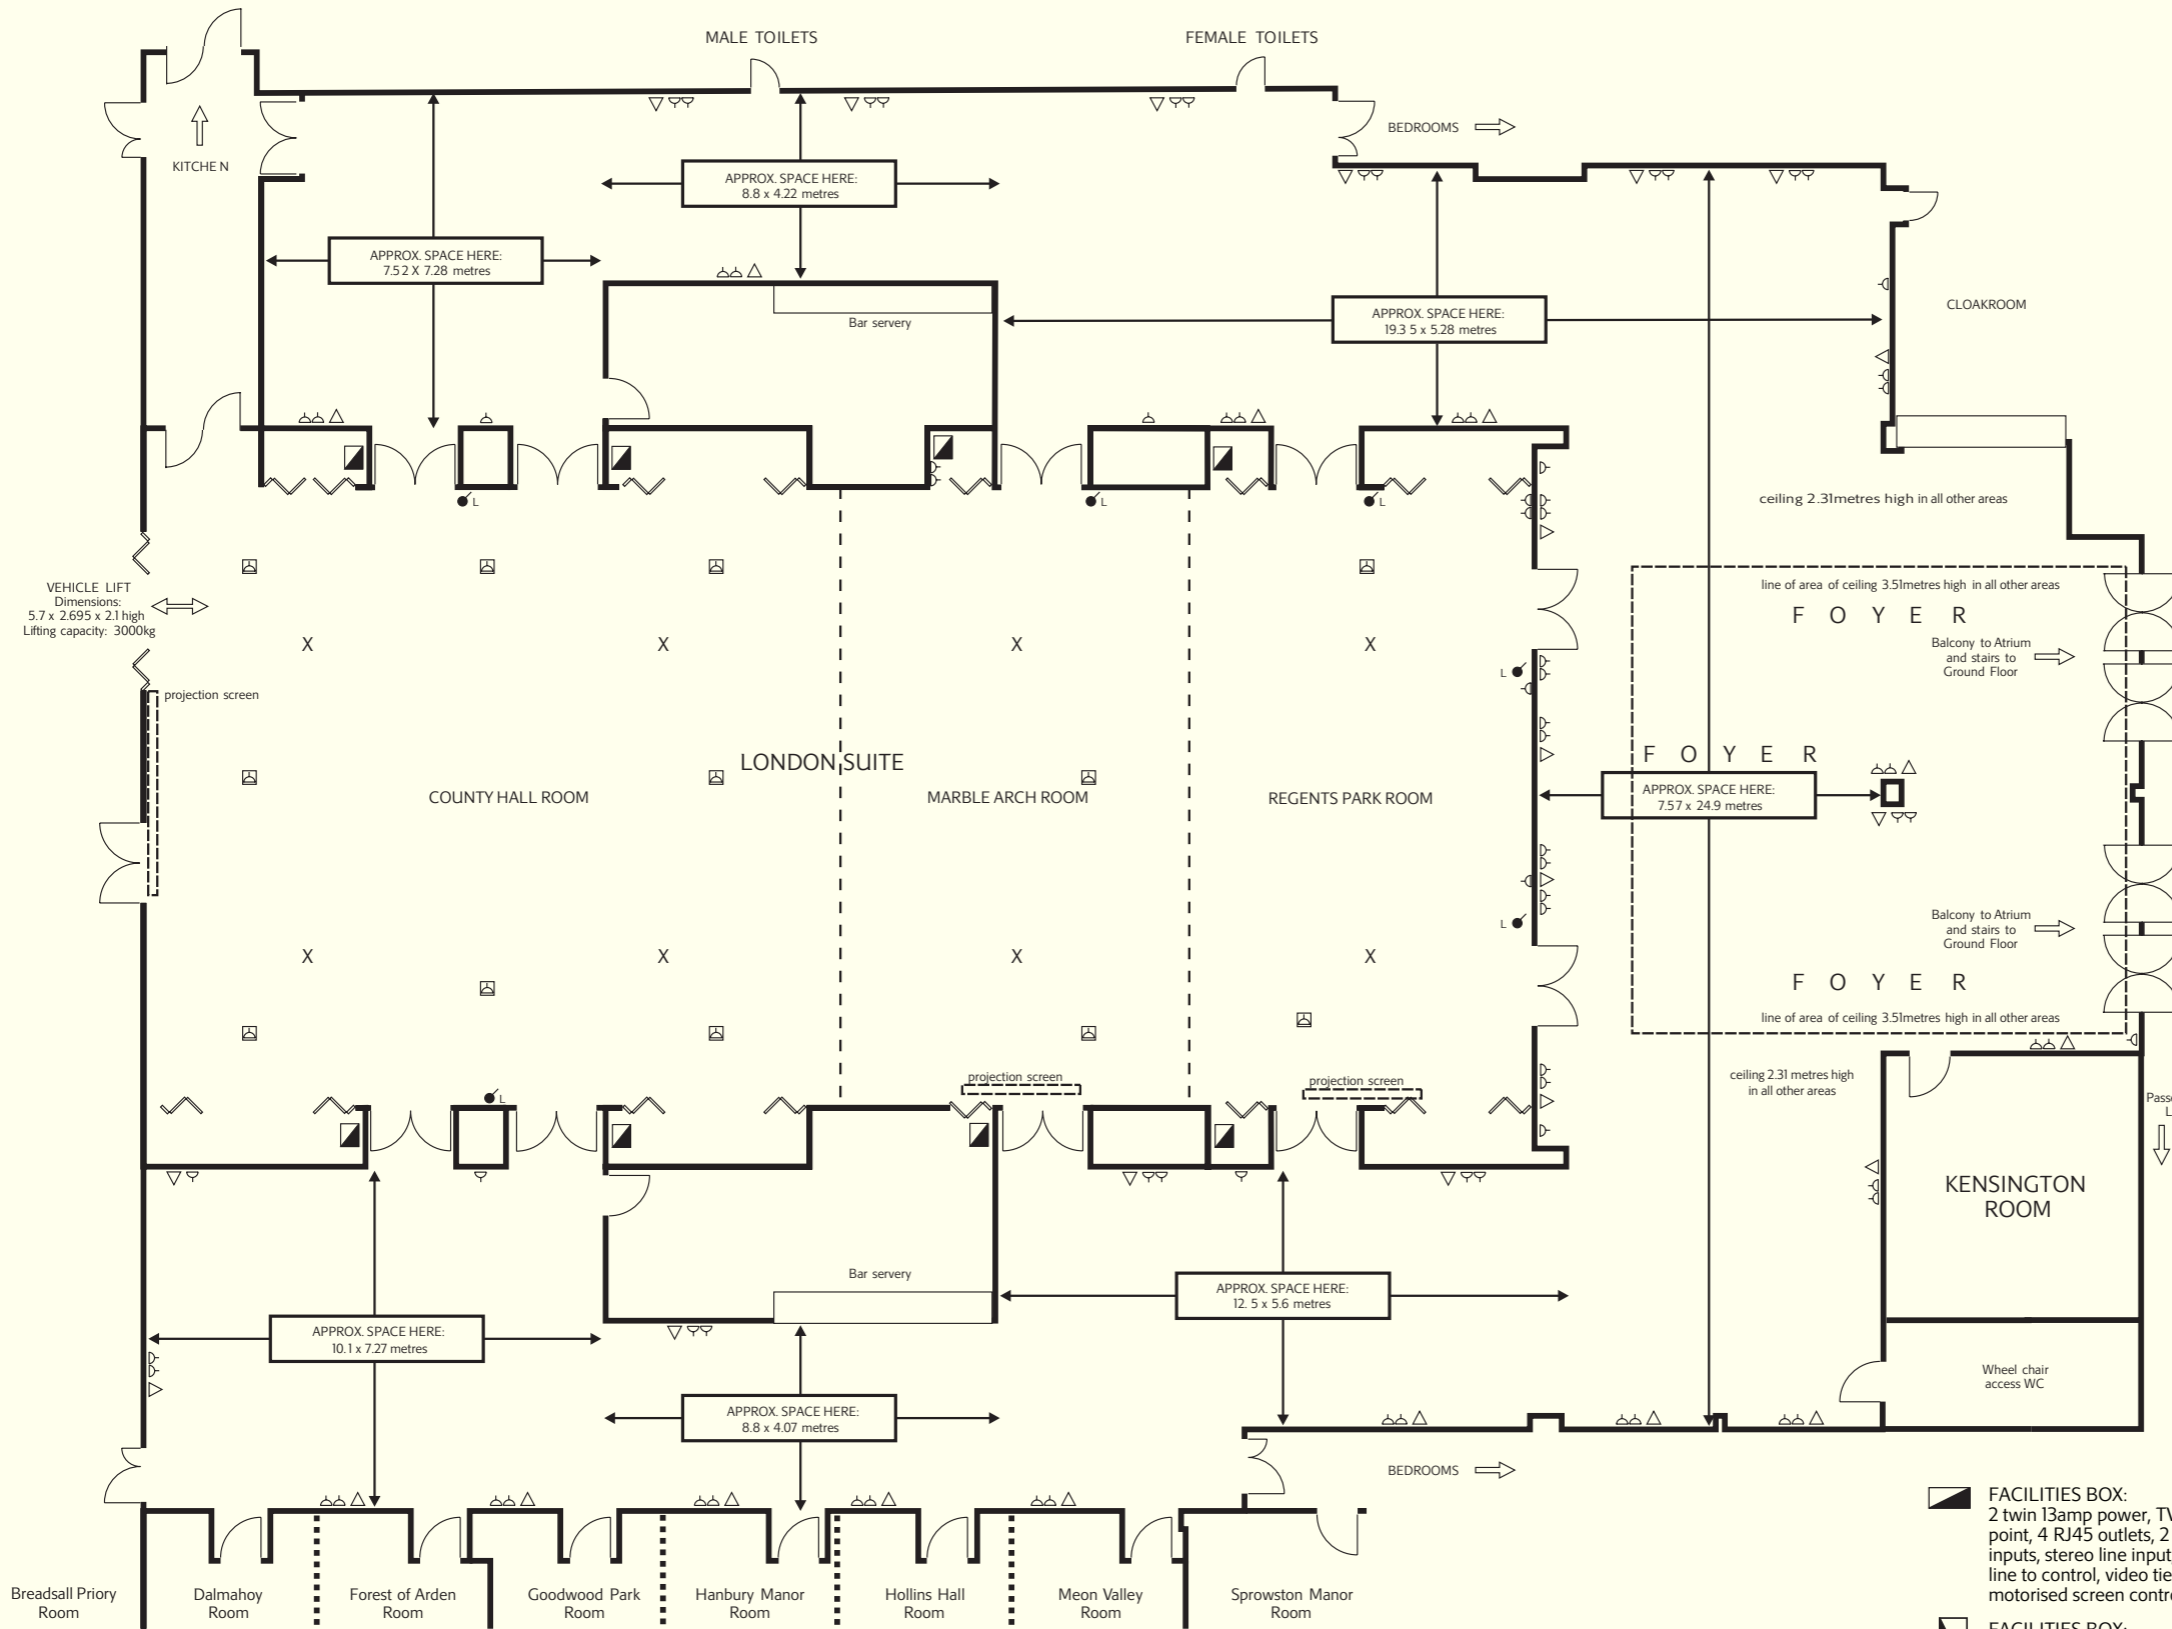

projection screen

A/C

BREADSALL PRIORY
ROOM

L

-  FACILITIES BOX:
2 twin 13amp power, TV/satellite point, 4 RJ45 outlets, 2 microphone inputs, stereo line input, audio tie line to control, video tie line, motorised screen control
-  FACILITIES BOX:
Above features plus;
63amp TP&N switched outlet
-  POWER POINTS – 13 AMP
-  FLOOR SOCKETS
-  LIGHTING
-  AUDIO
-  TELEPHONE/FAX POINT
-  ACOUSTIC SCREEN
-  FOLDING SCREEN
-  WINDOW OR GLAZED SCREEN