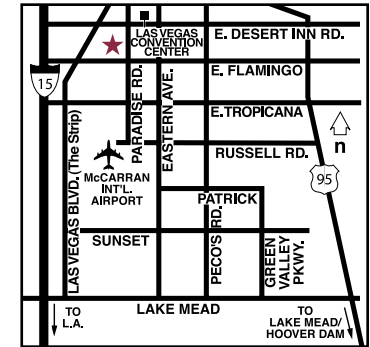

Attractions

Bellagio Water Show • Forum Shops at Caesar's Palace • Hoover Dam • Lake Mead • Las Vegas Convention Center • Las Vegas Strip • Mt. Charleston • Red Rock Canyon • UNLV • Wedding Chapels

Directions

From McCarran International Airport (LAS): North on Swenson to Flamingo, left on Flamingo to Paradise. Right on Paradise, then an immediate left onto Hughes Center Dr. Hotel is straight ahead.

From I-15: Exit on Flamingo East, go approximately 1.6 miles to Paradise. Left on Paradise, then an immediate left onto Hughes Center Dr. Hotel is straight ahead.

From Rental Car Center: Go north on Gilespie St. toward E. Arby Avenue. Turn left onto Hidden Wells Rd. Turn right onto S. Las Vegas Blvd./ NV-604 N., Turn right onto E. Flamingo Road/ NV-592 E. Turn left onto Howard Hughes Pkwy. Turn right onto Hughes Center Dr.