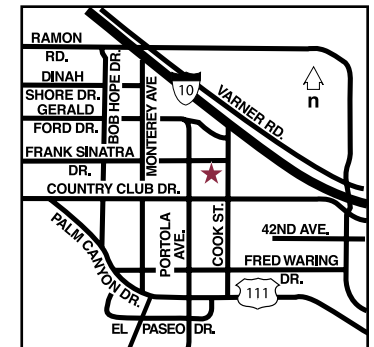

**Attractions**

Ethel M Chocolate Factory Tours • Fremont Street Experience • Hoover Dam • Lake Mead • Las Vegas Outlet Mall • Las Vegas Strip • The Shops at Green Valley Ranch • Sunset Park • University of Nevada Las Vegas • Valle Verde Sports Park

**Directions**

From Las Vegas Airport (LAS) Car Rental Facility: Warm Springs East to Green Valley Parkway. Turn left onto Green Valley Parkway. Follow to Olympic Avenue, turn right. Hotel is on the left.