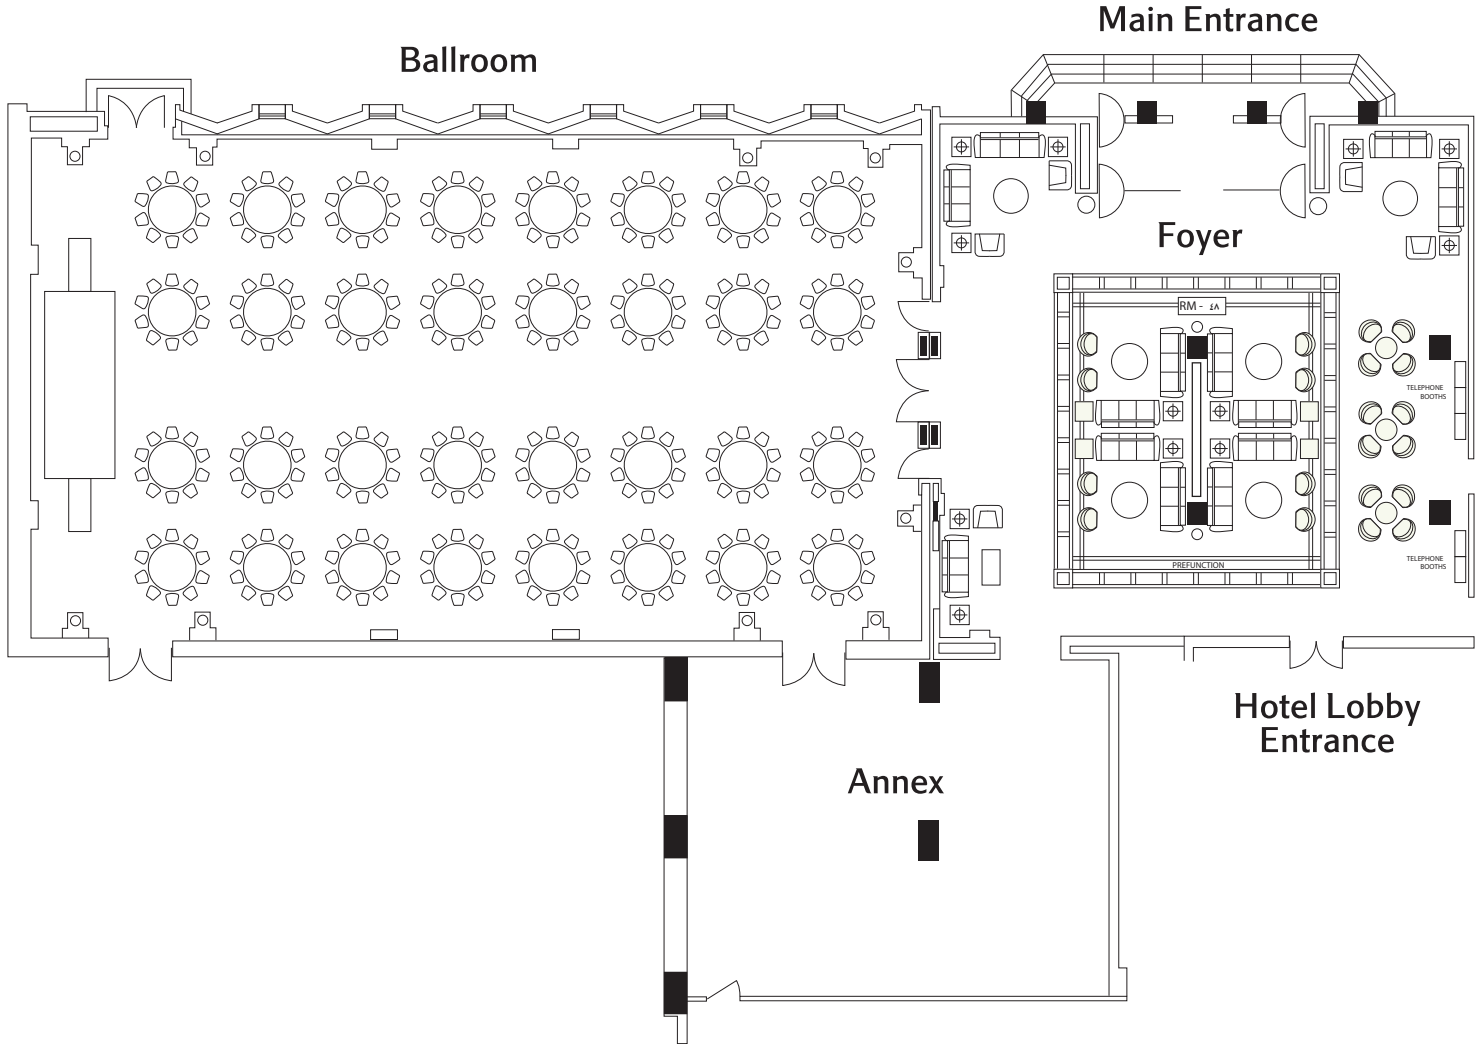

AL FAYROUZ BALLROOM