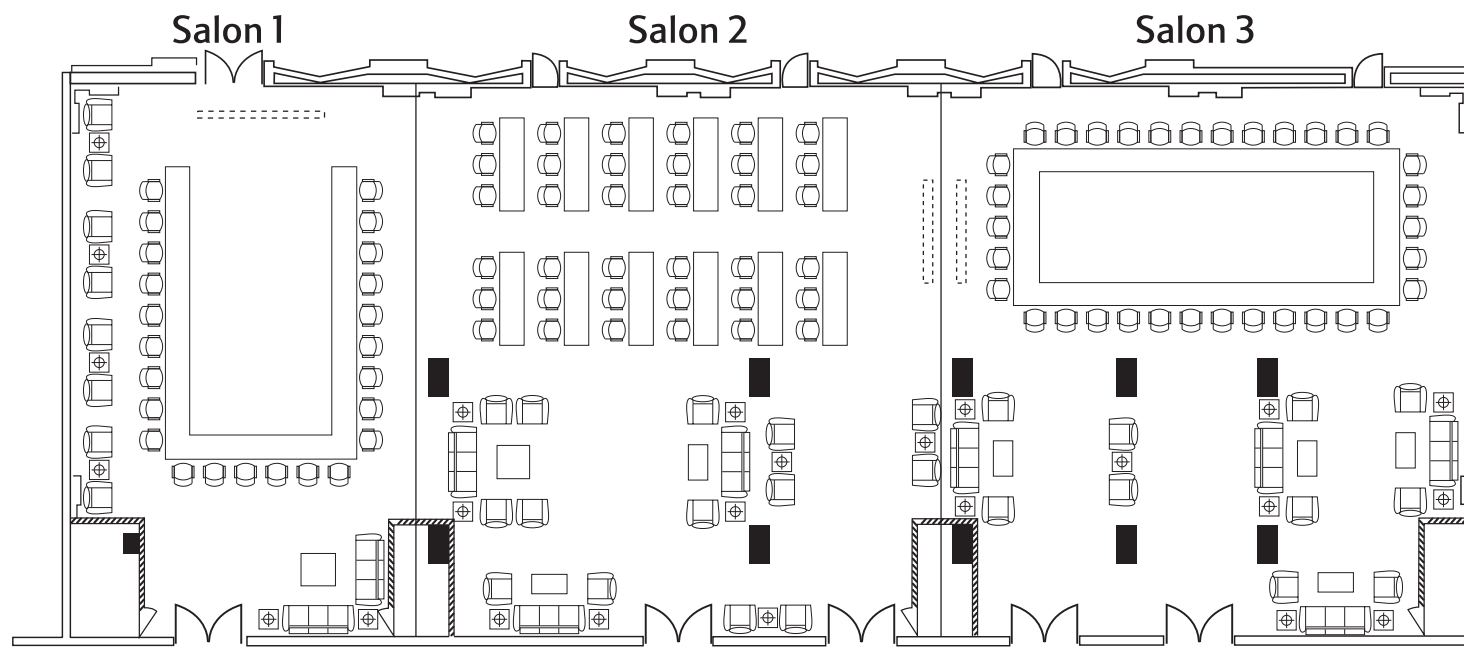

Al Ruwaq Ballroom