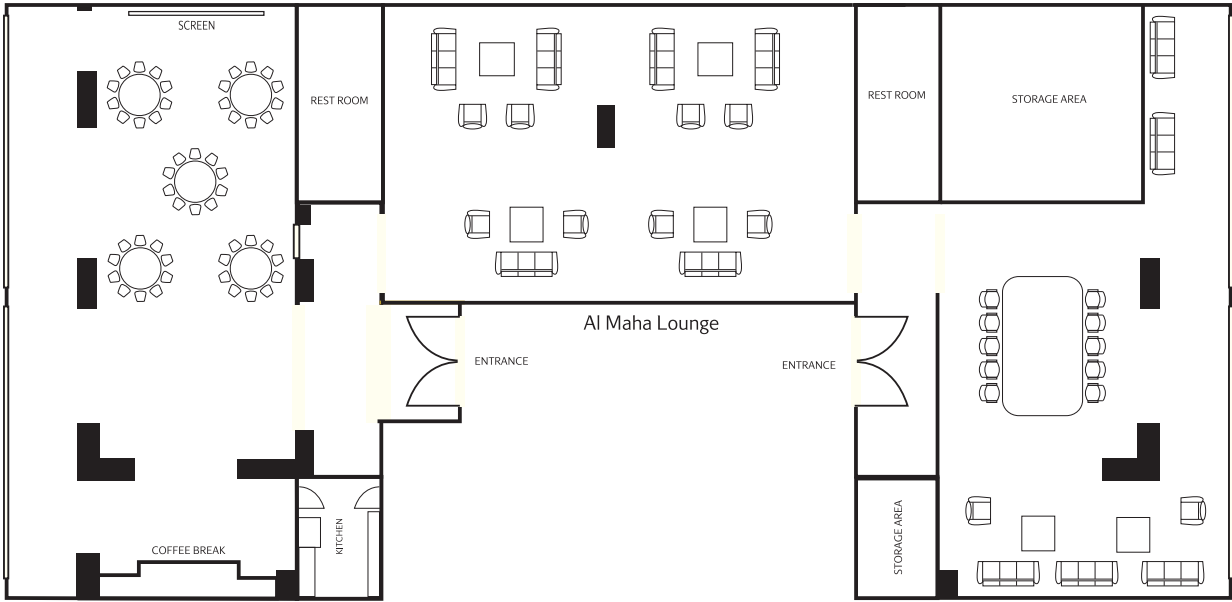

---

**Dimensions**

---

Area (Sq. Mtr.)	496
Length (Mtr.)	31
Width (Mtr.)	16
Height (Mtr.)	5

---

**Capacity**

---

Plated Function Set-up	400
Buffet Set-up	400
Banquet Rounds with Buffet and Head Table	350
School Room with Audiovisual	250
U Shape Set-up	80
Theatre Set-up	500
Conference Set-up	80
Reception Set-up	800

<b>Dimensions</b>	Al Ruwaq Ballroom	Salon 1	Salon 2	Salon 3	Salon 1 & 2	Salon 2 & 3
Area (Sq. Mtr.)	630	150	240	240	390	480
Length (Mtr.)	42	10	16	16	26	32
Width (Mtr.)	15	15	15	15	15	15
Height (Mtr.)	3.45	3.45	3.45	3.45	3.45	3.45

<b>Capacity</b>	Al Ruwaq Ballroom	Salon 1	Salon 2	Salon 3	Salon 1 & 2	Salon 2 & 3
Plated Function Set-up	310	80	100	130	180	210
Buffet Set-up	250	60	70	100		
Banquet Rounds with Buffet and Head Table	200	40	60	70		
School Room with Audiovisual	170	50	74	80	120	
U Shape Set-up	N/A	34	44	46		
Theatre Set-up	350	80	120	120		
Conference Set-up	N/A	34	45	50		
Reception Set-up	700	100	200	180		

**AI Maha Executive Meeting Rooms**

AI Maha - 2

AI Maha - 1

Designed with floor-to-ceiling windows the stylish AI Maha Meeting Room provides a breathtaking backdrop as the perfect setting for intimate meetings, pre-event parties and cocktail receptions offering sweeping vistas of the ocean and city skylines.