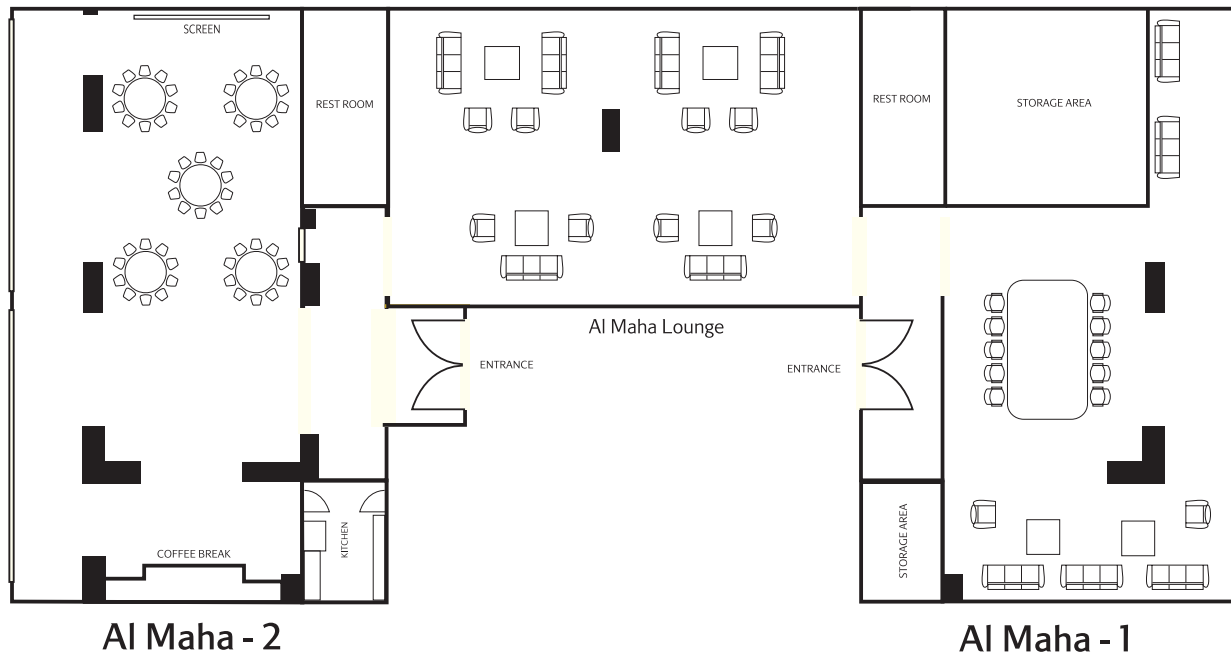

AL MAHA MEETING ROOMS

DIMENSIONS	Al Maha 1	Al Maha 2	Al Maha Lounge
Area (square meter)	72	110	60
Length (meter)	10.7	15	9
Width (meter)	6.8	7.3	6.8

CAPACITY	Al Maha 1	Al Maha 2
Plated Function Set-up	24	50
Buffet Set-up	N/A	50
School Room with Audiovisual	15	36
U Shape Set-up	N/A	24
Theatre Set-up	20	60
Boardroom/Conference Set-up	12	30
Reception Set-up	30	60