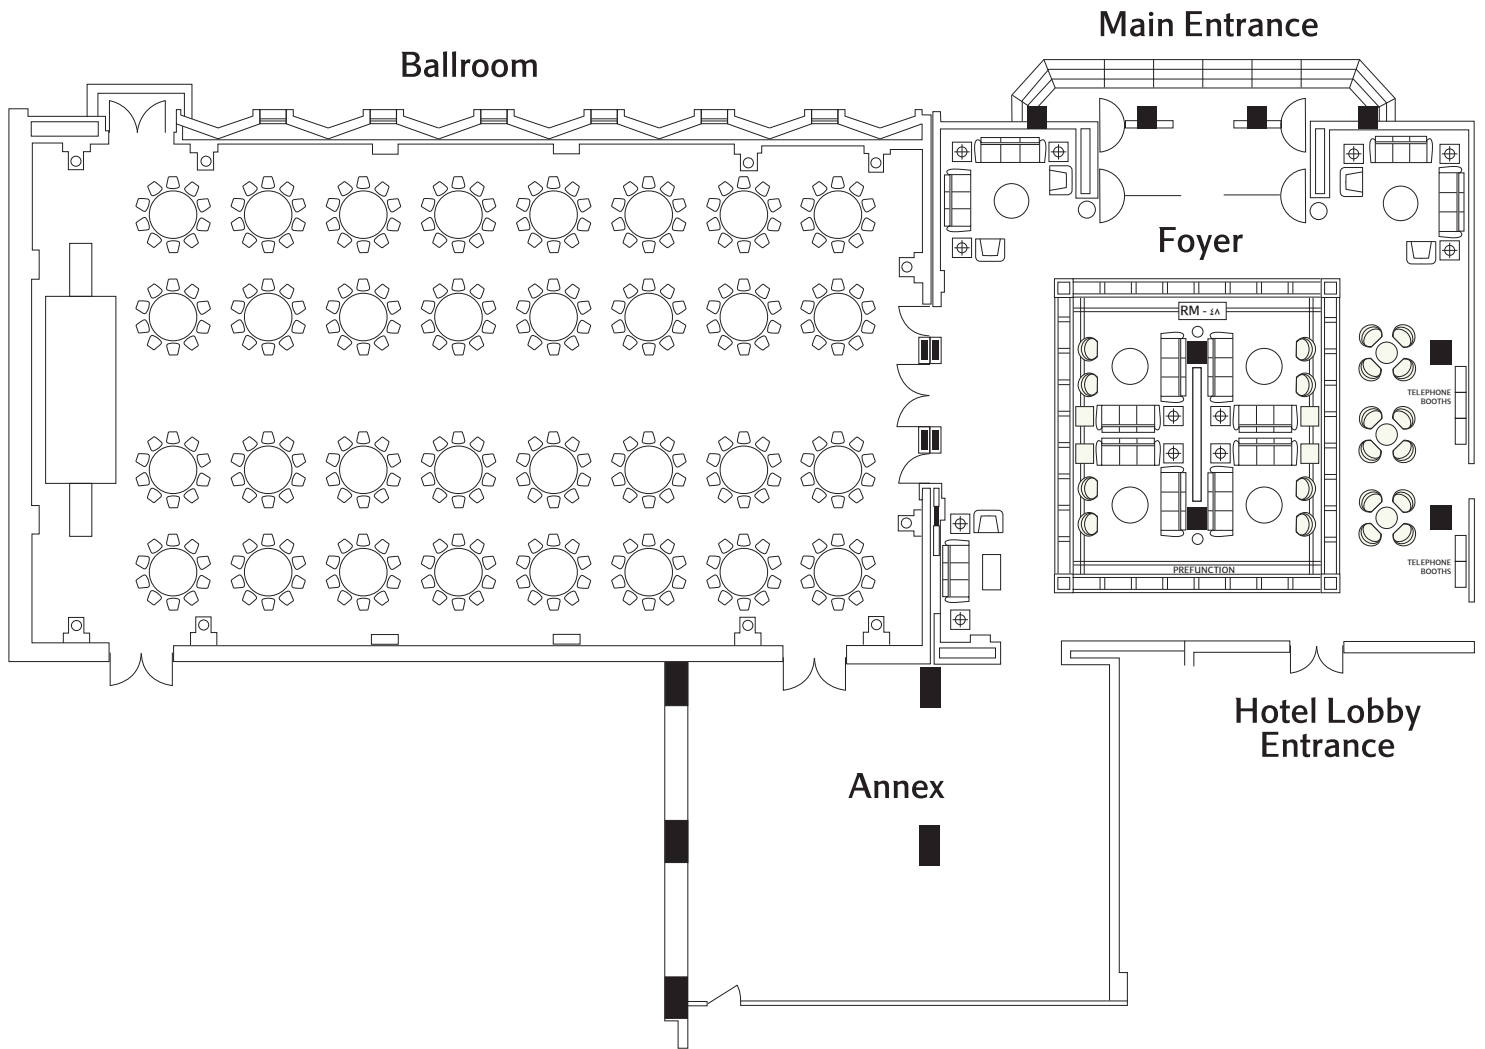

# AL FAYROUZ BALLROOM

## DIMENSIONS

Area (square meter)	496
Length (meter)	31
Width (meter)	16
Height (meter)	5

## CAPACITY

Plated Function Set-up	400
Buffet Set-up	400
Banquet Rounds with Buffet and Head Table	350
School Room with Audiovisual	250
U Shape Set-up	80
Theatre Set-up	500
Conference Set-up	80
Reception Set-up	800