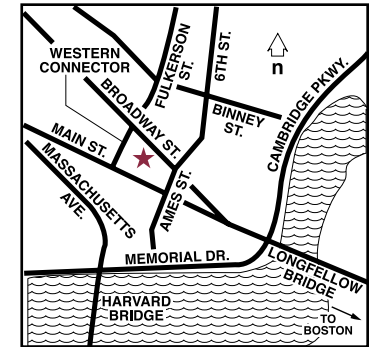

Attractions

Faneuil Hall Marketplace • Harvard University • Old North Church • Museum of Science • TD Bank North Garden • Boston Children's Museum • Fenway Park • Theatre District • Harvard Museum of Natural History • Freedom Trail Boston

Directions

For GPS Systems, use 120 Broadway Street, Cambridge, MA 02142

From Logan Airport (BOS): Follow the signs to Boston via Sumner Tunnel to Route 93 North. Take the Storrow Drive Exit 26. About 1/2 a mile on the left, take the exit ramp for 'Government Center / Kendall Square'. Go up the ramp and turn right over the Longfellow Bridge. Pass the Cambridge Marriott hotel on the left. Our hotel is on left side of the street. Go to the Fulkerson Street intersection, just past our hotel, and make a U-turn. Our hotel driveway is on right directly in front of the hotel.